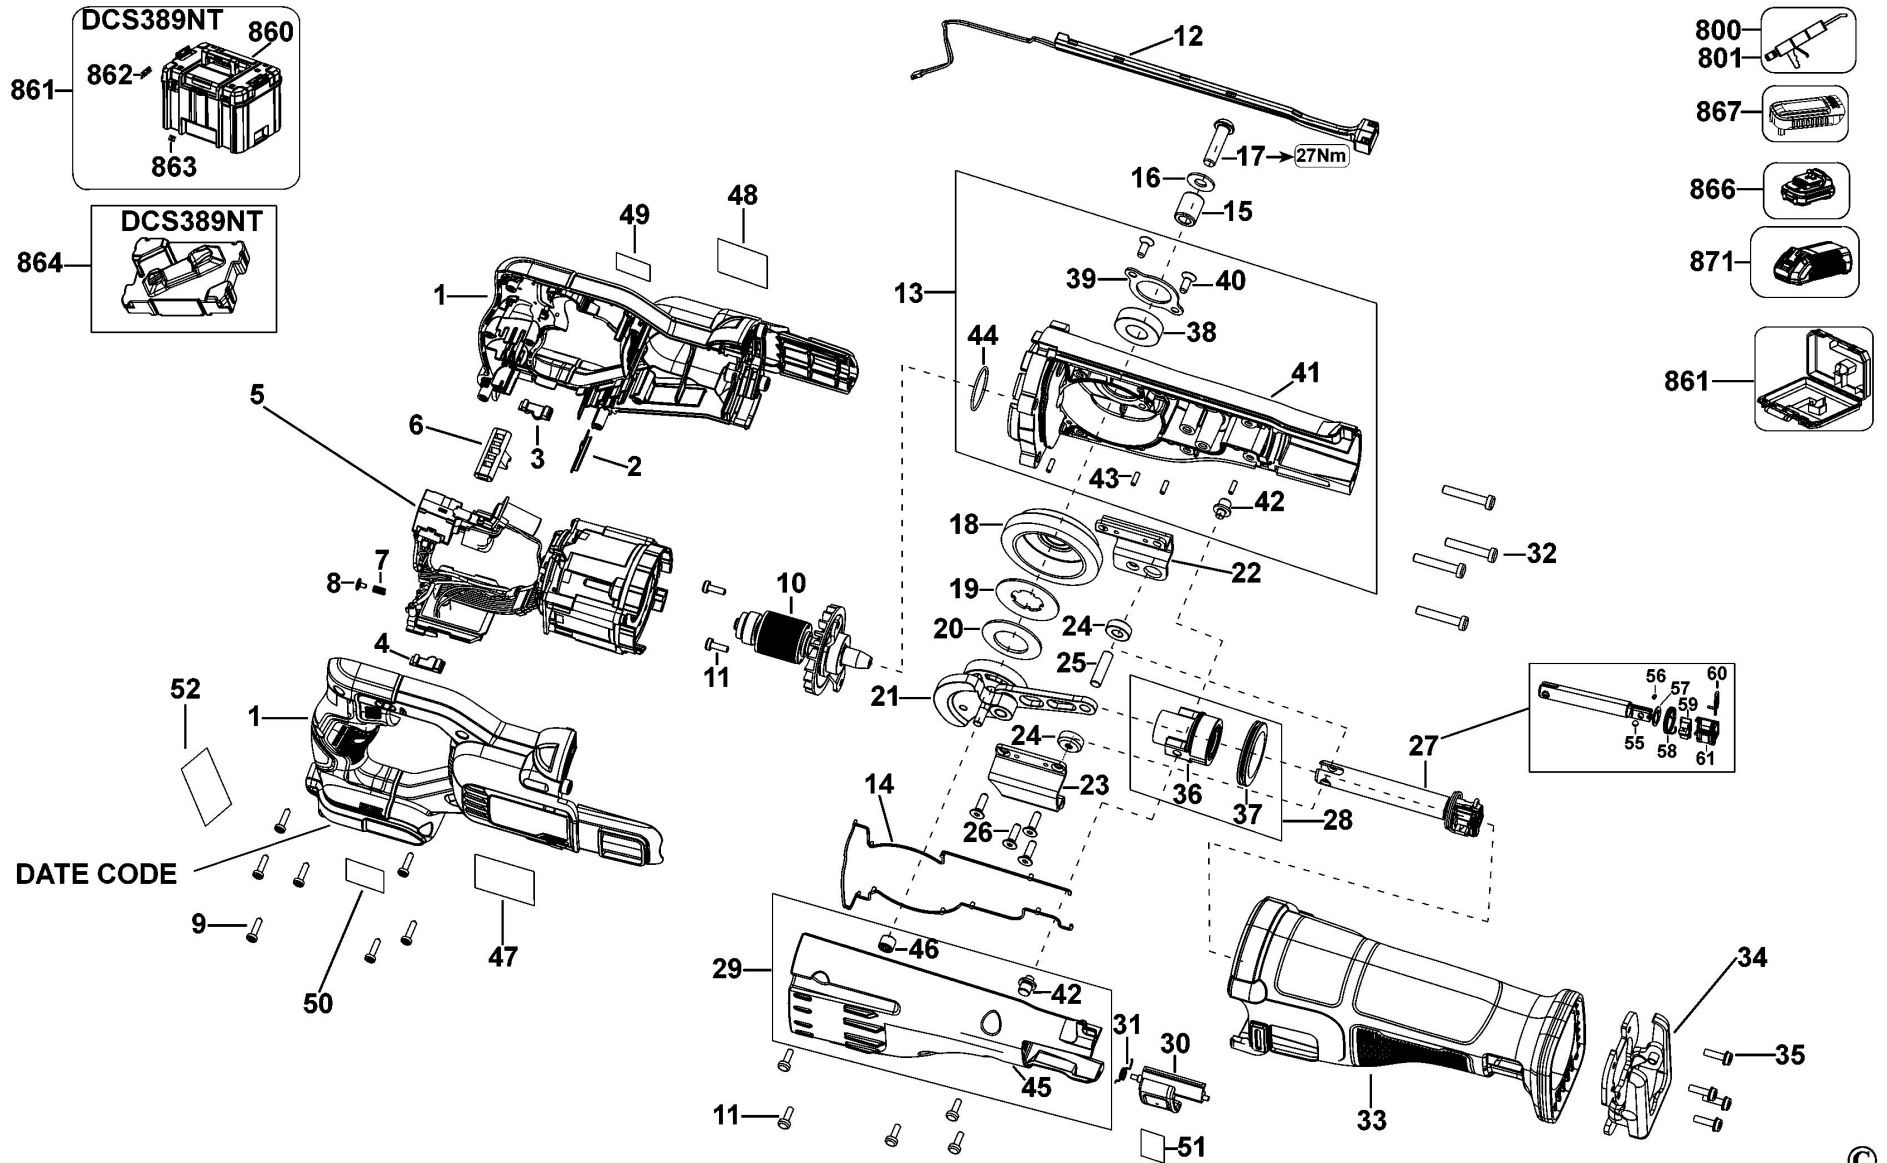

DCS389 CORDLESS RECIPROCATING SAW 1

Parts List DCS389 CORDLESS RECIPROCATING SAW 1

| Item | Part Number | Qty | Part Description | General Description | Other Info | Repair Inst | Markets |
|------|-------------|-----|-------------------|---------------------|------------|-------------|---------|
| 1 | N456253 | 1 | CLAMSHELL SET | | | No | QW |
| 2 | N466021 | 1 | PLATE | | | No | QW |
| 3 | N728012 | 1 | INSERT | | | No | QW |
| 4 | N728013 | 1 | INSERT | | | No | QW |
| 5 | N776393 | 1 | MOTOR & SWITCH SA | | | No | QW |
| 6 | N425240 | 1 | BUTTON LOCK-OFF | | | No | QW |
| 7 | N461735 | 1 | SPRING | | | No | QW |
| 8 | N122099 | 1 | BLOCK | | | No | QW |
| 9 | 330019-03 | 7 | SCREW | | | No | QW |
| 10 | N548542 | 1 | ROTOR SA | | | No | QW |
| 11 | 330045-45 | 7 | SCREW | | | No | QW |
| 12 | N469234 | 1 | LED LIGHT | | | No | QW |
| 13 | N463923 | 1 | GEARCASE SA | | | No | QW |
| 14 | N451939 | 1 | GASKET | | | No | QW |
| 15 | N410605 | 1 | BEARING | | | No | QW |
| 16 | N431139 | 1 | WASHER | | | No | QW |
| 17 | N410607 | 1 | SCREW | | | No | QW |
| 18 | N463922 | 1 | GEAR | | | No | QW |
| 19 | N410604 | 1 | WASHER SPECIAL | | | No | QW |
| 20 | N410595 | 1 | WASHER | | | No | QW |
| 21 | N463918 | 1 | CRANKSHAFT | | | No | QW |
| 22 | N451098 | 1 | GUIDE | | | No | QW |
| 23 | N451099 | 1 | GUIDE | | | No | QW |
| 24 | N410597 | 2 | ROLLER | | | No | QW |
| 25 | N422091 | 1 | PIN | | | No | QW |
| 26 | N465031 | 4 | SCREW | | | No | QW |
| 27 | N463921 | 1 | SHAFT SA | | | No | QW |
| 28 | N469236 | 1 | BUSHING | | | No | QW |
| 29 | N463925 | 1 | GEARCASE COVER SA | | | No | QW |
| 30 | N450135 | 1 | LEVER RELEASE | | | No | QW |
| 31 | N455745 | 1 | SPRING | | | No | QW |
| 32 | 330019-21 | 4 | SCREW.TEMP | | | No | QW |